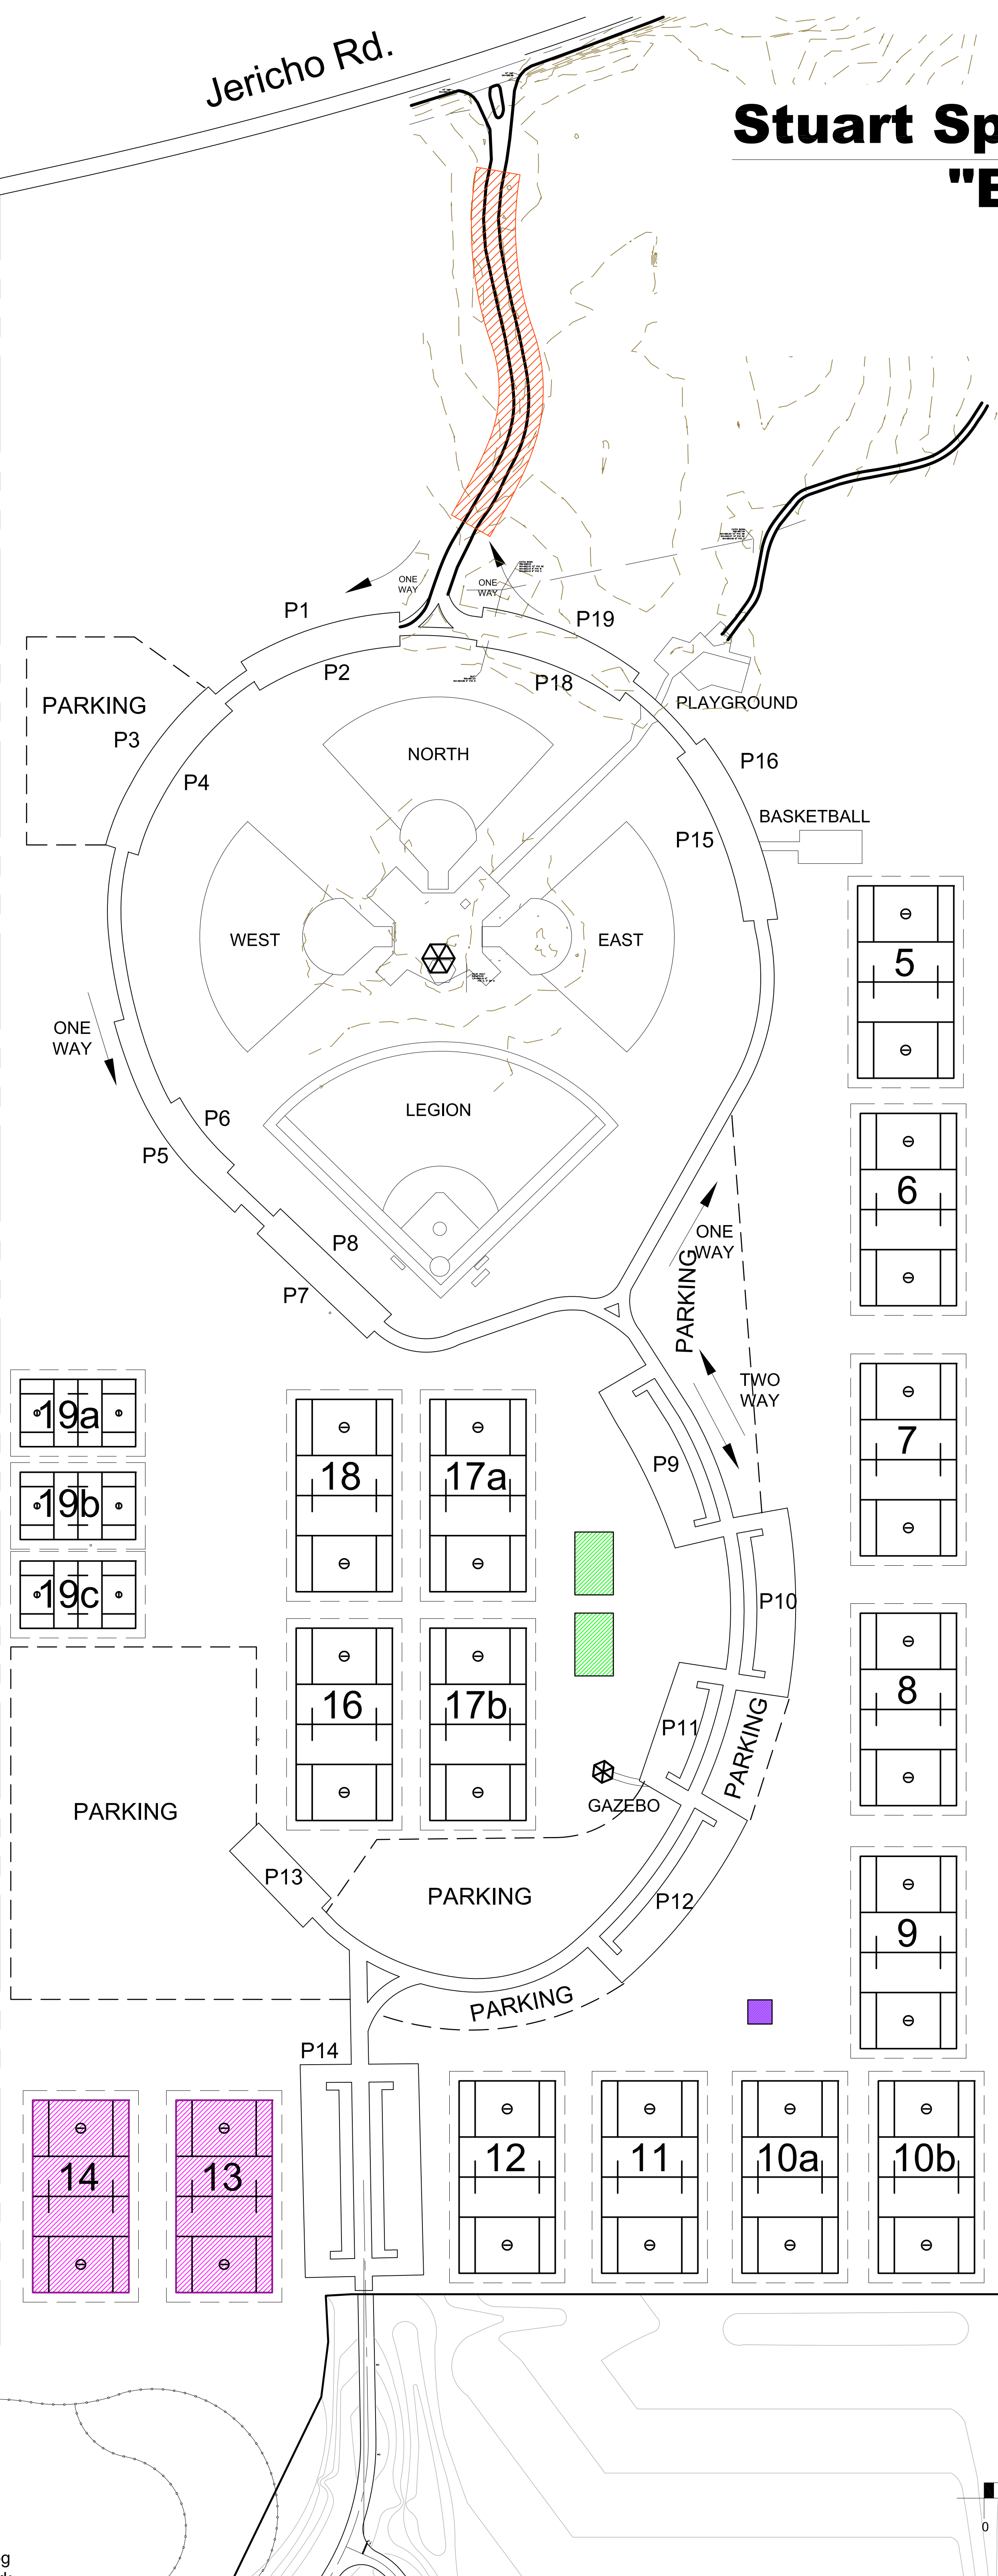

Jericho Rd.

# Stuart Sports Complex-North "Border Wars"

-  **VENDOR VILLAGE**
  - FOOD
  - TRAINERS
  - TOURNAMENT CENTRAL
-  **TRAINER TENT**
-  **MULTIPURPOSE  
MEN'S / WOMEN'S FIELDS**
-  **COACH BUS  
EMERGENCY PICK-UP ZONE**

Dog Park

0 120' 240'